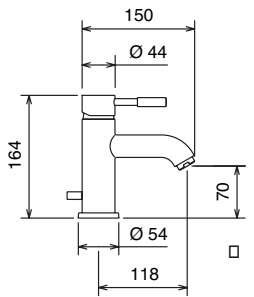

TOWER TECH

LAVABO - BIDET
WASH BASIN - BIDET

(NICHT VOR DEUTSCHLAND)