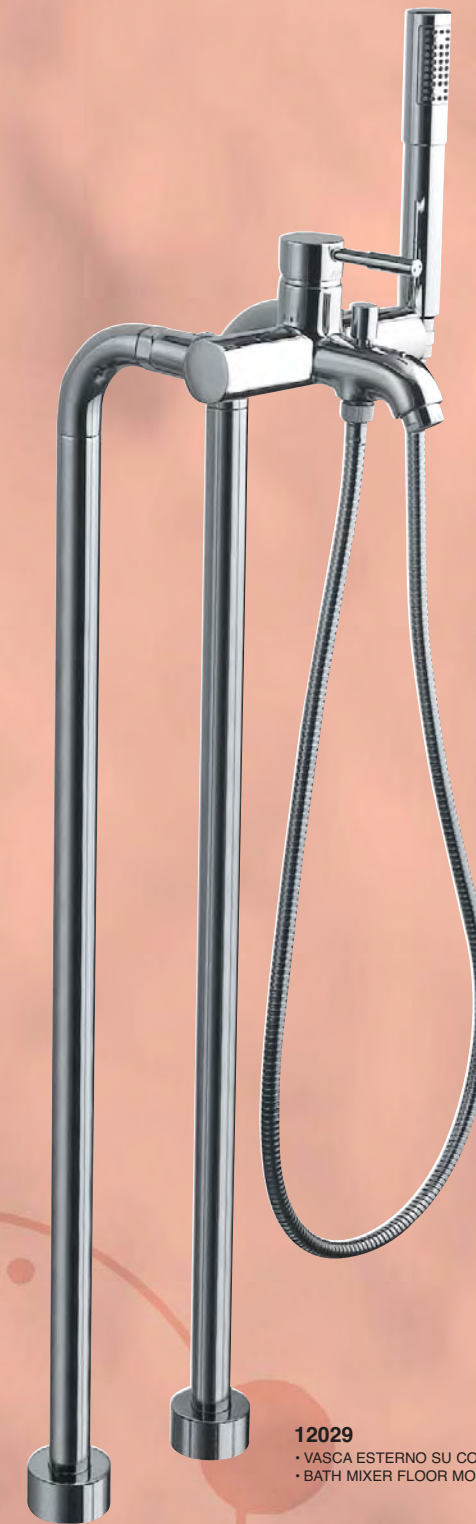

# TOWER TECH

LAVABO - BIDET  
WASH BASIN - BIDET

**12001**  
 • LAVABO CON SCARICO. FLEX INOX  
 • LAVATORY MIXING FAUCET,  
 POP-UP WASTE. FLEX INOX

**12200**  
 • LAVABO INCASSO A MURO  
 • BUILT-IN WASH BASIN MIXER WITH WALL SPOUT

**12300**  
 • MONOCOMANDO BORDO LAVABO 2 FORI  
 • WASH BASIN 2 HOLES

# TOWER TECH

VASCA  
BATH TUB

**12019**

- MONOCOMANDO ESTERNO VASCA SENZA GANCIO A MURO
- SINGLE LEVER EXTERNAL BATH MIXER WITHOUT WALL HOOK

**12029**

- VASCA ESTERNO SU COLONNE CON DOCCIA
- BATH MIXER FLOOR MOUNTED WITH SHOWER SET

# TOWER TECH

VASCA  
BATH TUB

DOCCIA  
SHOWER

**12045**

- MONOCOMANDO BORDO VASCA 3 FORI
- SINGLE-LEVER MIXER FOR BATHTUB EDGE

**12045 EX**

- MONOCOMANDO BORDO VASCA 3 FORI CON BOCCA GRANDE
- SINGLE-LEVER MIXER FOR BATHTUB EDGE WITH EXTENDED SPOUT