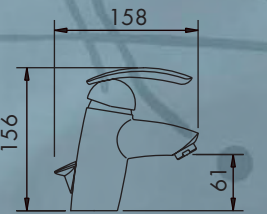

STARLIGHT

LAVABO - BIDET
WASH BASIN - BIDET

10501
• LAVABO "MAGNUM" CON SCARICO. FLEX INOX
• LAVATORY MIXING FAUCET "MAGNUM"
POP-UP WASTE. FLEX INOX

10001
• LAVABO CON SCARICO. FLEX INOX
• LAVATORY MIXING FAUCET
POP-UP WASTE. FLEX INOX

10011
• BIDET CON SCARICO. FLEX INOX
• BIDET MIXING FAUCET,
POP-UP WASTE. FLEX INOX

STARLIGHT

LAVABO - BIDET
WASH BASIN - BIDET

VASCA

BATH TUB

10601
• LAVABO CANNA ALTA
CON SCARICO. FLEX INOX
• LAVATORY MIXING FAUCET,
HIGH SPOUT WITH
POP-UP WASTE. FLEX INOX