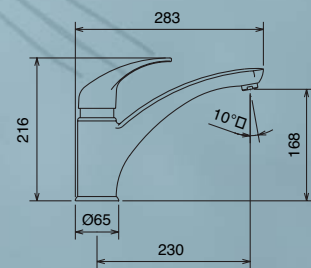

MAXIMA

CUCINA
KITCHEN

MAXIMA

FINITURE
FINISHING

FINITURE SPECIALI SOLO :
SPECIAL FINISHING ONLY :
7081 - 7100