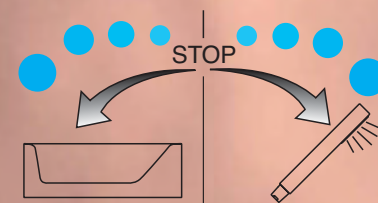

17950 R 2 THERMOSTATIC
• MISCELATORE TERMOSTATICO
INCASSO 1/2" CON RUBINETTO
D'ARRESTO
• CONCEALED 1/2" THERMOSTATIC
VALVE WITH VOLUME CONTROL