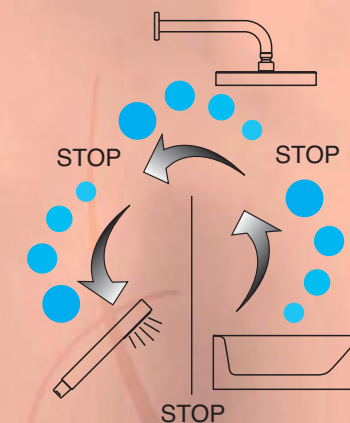

17313
• MONOCOMANDO
BORDO LAVELLO
2 FORI
CON CANNA ALTA
• 2 HOLES
SINK MIXING SET
WITH HIGH SPOUT

17380
• MONOCOMANDO
BORDO LAVELLO 2 FORI
CON CANNA GIREVOLE
E DOCCETTA ESTRAIBILE
• SINGLE LEVER
DECK MOUNTED SINK MIXER
2- HOLES WITH SWIVEL SPOUT
AND PULL DOWN SHOWER

17785
• MONOCOMANDO LAVELLO 2 FORI
CON CANNA ALTA
E DOCCETTA SEPARATA
DEVIAZIONE "AMERICAN STYLE"
• 2 HOLES SINK MIXING SET
WITH HIGH SPOUT
AND PULL-OUT SHOWER
WITH DIVERTER VALVE

KONVEX PROGRAM

TERMOSTATICI
THERMOSTATIC

17930 THERMOSTATIC
• DOCCIA ESTERNO TERMOSTATICO
• THERMOSTATIC SHOWER MIXER

17950 R 2 THERMOSTATIC
• MISCELATORE TERMOSTATICO
INCASSO 1/2" CON RUBINETTO
D'ARRESTO
• CONCEALED 1/2" THERMOSTATIC
VALVE WITH VOLUME CONTROL