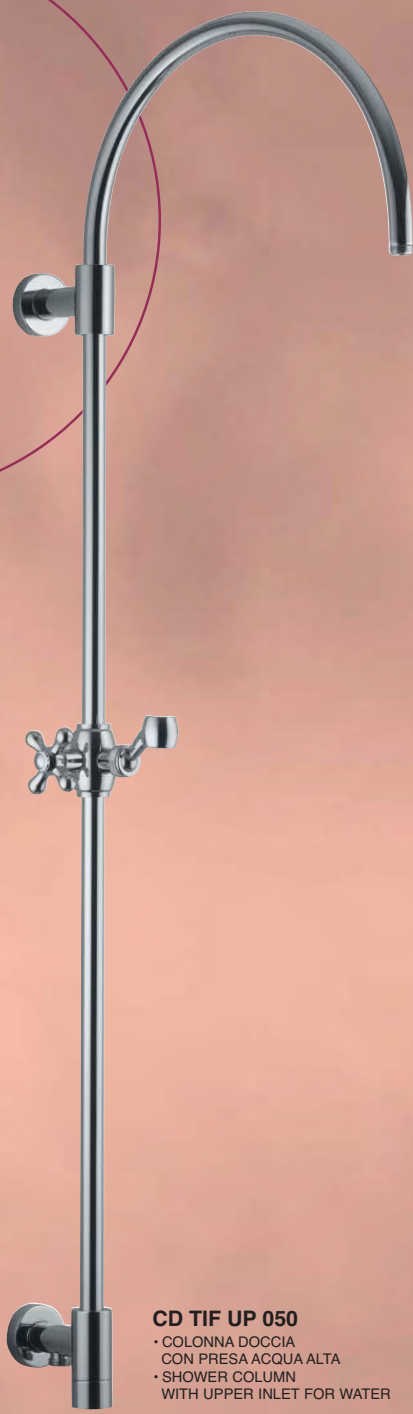

17345
• MONOCOMANDO BORDO VASCA
2 FORI SENZA DEVIATORE E DOCCIA
• SINGLE LEVER DECK MOUNTED
BATH FILLER WITHOUT SHOWER

17347
• MONOCOMANDO BORDO VASCA 3 FORI
CON *DEVIATORE PER DOCCIA
• SINGLE LEVER DECK MOUNTED
BATH FILLER WITH
* DIVERTER "ROMAN SPOUT"

17950 R 3 THERMOSTATIC
• MISCELATORE TERMOSTATICO
INCASSO 1/2" CON RUBINETTO
D'ARRESTO
• CONCEALED 1/2" THERMOSTATIC
VALVE WITH VOLUME CONTROL

17920 THERMOSTATIC
• VASCA TERMOSTATICO ESTERNO
• EXTERNAL BATH THERMOSTIC MIXER

17950 THERMOSTATIC
• MISCELATORE TERMOSTATICO
INCASSO 1/2" CON RUBINETTO
D'ARRESTO
• CONCEALED 1/2" THERMOSTATIC
VALVE WITH VOLUME CONTROL

17955 THERMOSTATIC
• MISCELATORE TERMOSTATICO
INCASSO 1/2"
• CONCEALED 1/2"
THERMOSTATIC VALVE

KONVEX PROGRAM

ARTICOLI COMPLEMENTARI
COMPLEMENTARY

NEW

CD KX 050 + SOF LAT KX 20

CD TIF UP 050
• COLONNA DOCCIA
CON PRESA ACQUA ALTA
• SHOWER COLUMN
WITH UPPER INLET FOR WATER

CD KX 020
• COLONNA DOCCIA
PER GRUPPO VASCA
• SHOWER COLUMN
FOR BATH-MIXER