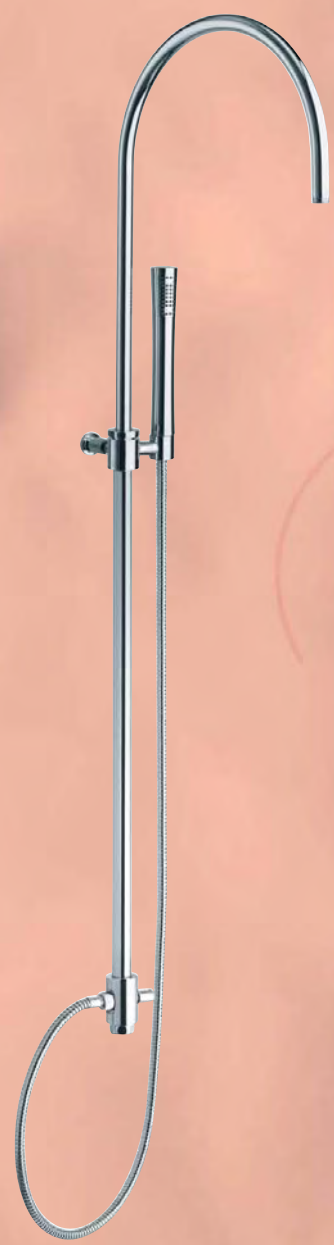

CD KX 292
• COLONNA DOCCIA
PER ESTERNO DOCCIA
• SHOWER COLUMN
FOR EXTERNAL
SHOWER MIXER

CEI 30
(L. 30 cm.)