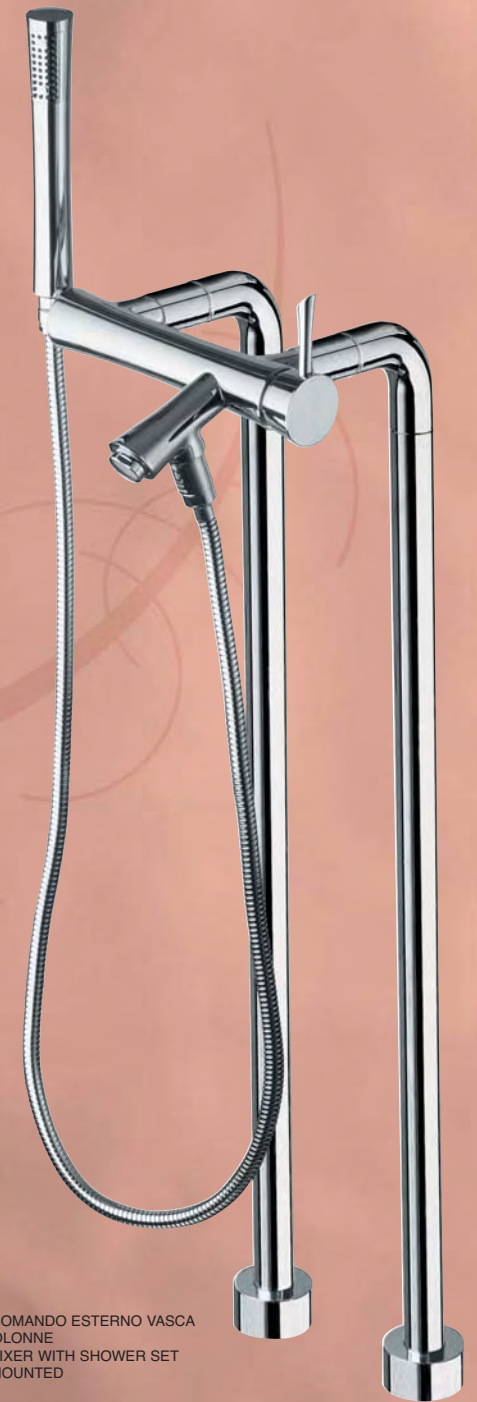

KONVEX
LAVABO
WASH BASIN

VASCA
BATH TUB

17200
• LAVABO INCASSO A MURO
• BUILT-IN WASH BASIN MIXER
WITH WALL SPOUT

17300
• MONOCOMANDO BORDO LAVABO 2 FORI
• WASH BASIN 2 HOLES

17019
• MONOCOMANDO ESTERNO VASCA
SENZA GANCIO A MURO
• SINGLE LEVER EXTERNAL BATH MIXER
WITHOUT WALL HOOK

17801
• MISCELATORE BORDOLAVABO 2 FORI
CANNA BASSA CON SCARICO *
• WASH BASIN 2 HOLES WITH POP-UP WASTE *

17020/S
• MONOCOMANDO ESTERNO VASCA
• SINGLE LEVER EXTERNAL BATH MIXER

17020
• MONOCOMANDO
ESTERNO VASCA
CON DOCCIA DUPLEX
• SINGLE LEVER EXTERNAL
BATH MIXER WITH
DUPLEX SHOWER

KONVEX
VASCA
BATH TUB

DOCCIA
SHOWER

17029
• MONOCOMANDO ESTERNO VASCA
CON COLONNE
• BATH MIXER WITH SHOWER SET
FLOOR/MOUNTED

17024
• MONOCOMANDO BORDO VASCA ESTERNO
CON DOCCETTA
• EXTERNAL BATH MIXER DECK MOUNTED
WITH SHOWER

17345
• MONOCOMANDO BORDO VASCA
2 FORI SENZA DEVIATORE E DOCCIA
• SINGLE LEVER DECK MOUNTED
BATH FILLER WITHOUT SHOWER

17347
• MONOCOMANDO BORDO VASCA 3 FORI
CON *DEVIATORE PER DOCCIA
• SINGLE LEVER DECK MOUNTED
BATH FILLER WITH
* DIVERTER "ROMAN SPOUT"