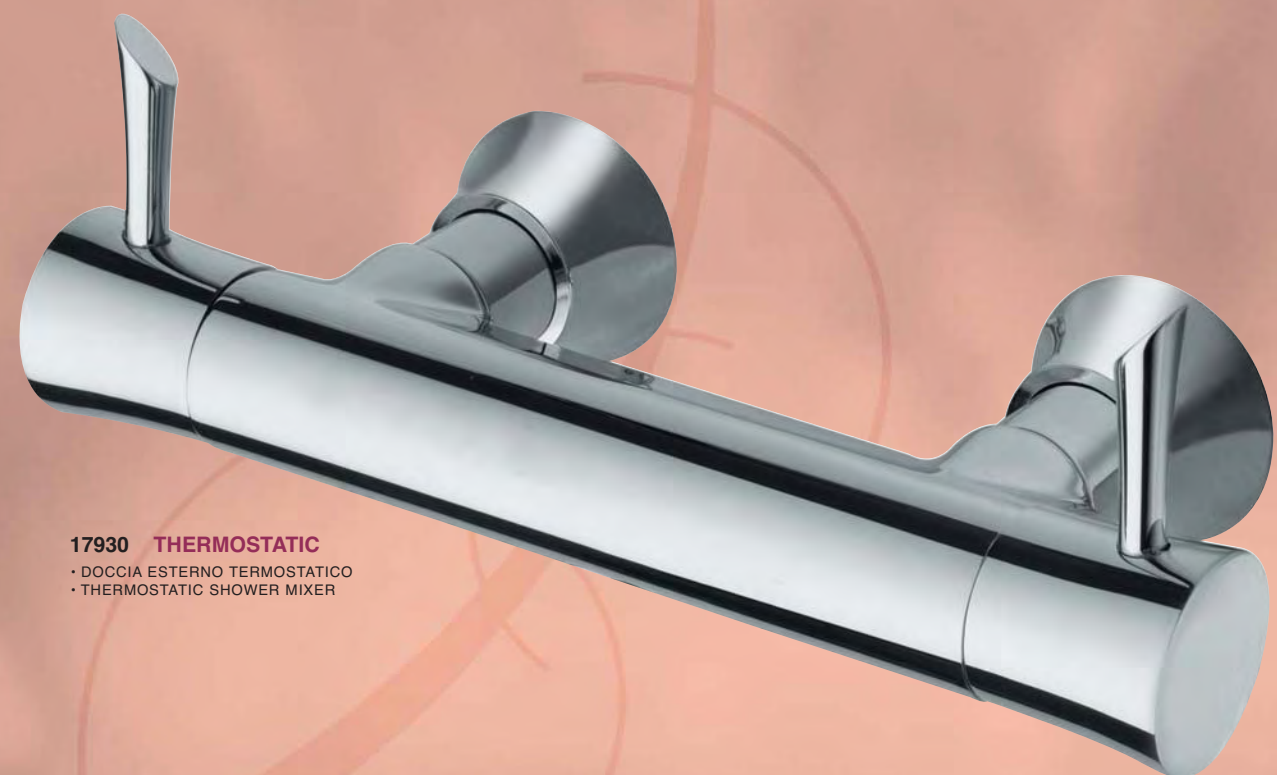

KONVEX PROGRAM

TERMOSTATICI
THERMOSTATIC

17930 THERMOSTATIC
• DOCCIA ESTERNO TERMOSTATICO
• THERMOSTATIC SHOWER MIXER