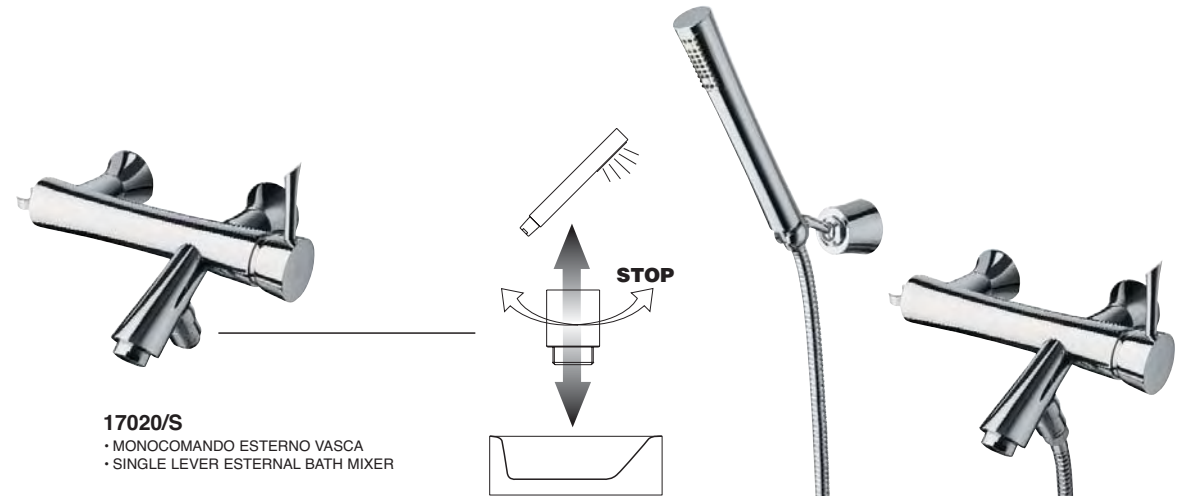

KONVEX

LAVABO - BIDET
WASH BASIN - BIDET

17001
 • LAVABO CON SCARICO. FLEX INOX
 • LAVATORY MIXING FAUCET,
 POP-UP WASTE. FLEX INOX

MOD. DEP.

17601
 • LAVABO CANNA ALTA
 CON SCARICO. FLEX INOX
 • LAVATORY MIXING FAUCET, HIGH SPOUT
 WITH POP-UP WASTE. FLEX INOX

KONVEX
LAVABO
WASH BASIN

VASCA
BATH TUB

17200
• LAVABO INCASSO A MURO
• BUILT-IN WASH BASIN MIXER
WITH WALL SPOUT

17300
• MONOCOMANDO BORDO LAVABO 2 FORI
• WASH BASIN 2 HOLES

17019
• MONOCOMANDO ESTERNO VASCA
SENZA GANCIO A MURO
• SINGLE LEVER EXTERNAL BATH MIXER
WITHOUT WALL HOOK

17801
• MISCELATORE BORDOLAVABO 2 FORI
CANNA BASSA CON SCARICO *
• WASH BASIN 2 HOLES WITH POP-UP WASTE *

17020/S
• MONOCOMANDO ESTERNO VASCA
• SINGLE LEVER EXTERNAL BATH MIXER

17020
• MONOCOMANDO
ESTERNO VASCA
CON DOCCIA DUPLEX
• SINGLE LEVER EXTERNAL
BATH MIXER WITH
DUPLEX SHOWER

KONVEX
VASCA
BATH TUB

DOCCIA
SHOWER

17029
• MONOCOMANDO ESTERNO VASCA
CON COLONNE
• BATH MIXER WITH SHOWER SET
FLOOR/MOUNTED

17024
• MONOCOMANDO BORDO VASCA ESTERNO
CON DOCCETTA
• EXTERNAL BATH MIXER DECK MOUNTED
WITH SHOWER