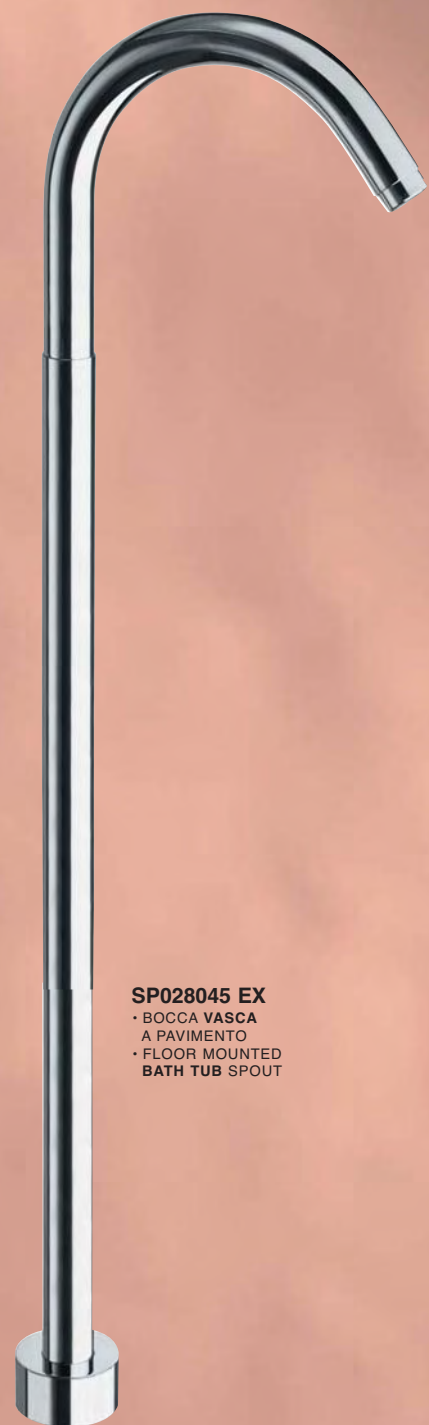

KX SALI C12
• SALISCENDI
COMPLETO
• COMPLETE
SLIDING RAIL

KX SALI C11
• SALISCENDI
COMPLETO
• COMPLETE
SLIDING RAIL

R17000-38
• SUPPORTO DUPLEX ESTERNO
• ADJUSTABLE SWIVEL SHOWER BRACKET

R17000-237
• PRESA ACQUA A PARETE DA 1/2"
• 1/2" WALL OUTLET

KX ECLY 3
• DOCCETTA A 3 GETTI
• 3 SPRAYS HAND SHOWER

KX ECLY 4
• DOCCETTA A 4 GETTI
• 4 SPRAYS HAND SHOWER

R17000-39
• DOCCETTA MONOGETTO
• SINGLE SPRAY HAND SHOWER

KONVEX PROGRAM

ARTICOLI COMPLEMENTARI
COMPLEMENTARY

17350
• MISCELATORE BORDO
• MIXING UNIT
FOR WASH BASIN

SP028045 EX
• BOCCA VASCA
A PAVIMENTO
• FLOOR MOUNTED
BATH TUB SPOUT

SH KX REG 1
• BRACCIO DOCCIA CON SOFFIONE
ANTICALCARE 1 GETTO
• ADJUSTABLE SHOWER ARM WITH
1 JETS ANTILIME SHOWERHEAD