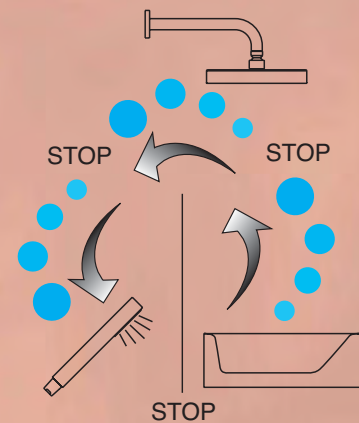

KI-PROGRAM

TERMOSTATICI THERMOSTATIC

KI 16950/R 2 THERMOSTATIC

- MISCELATORE TERMOSTATICO INCASSO CON DEVIATORE A 2 USCITE 1/2 O 3/4
- CONCEALED THERMOSTATIC VALVE WITH DIVERTER TWO OUT 1/2 OR 3/4