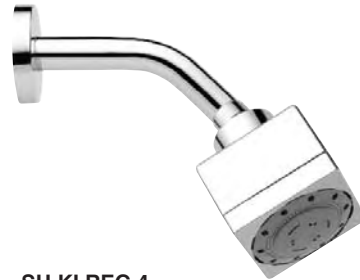

SH KI REG 4
• BRACCIO DOCCIA CON SOFFIONE
IDROMASSAGGIO ANTICALCARE 4 GETTI
• ADJUSTABLE SHOWER ARM
WITH 4 JETS HYDROMASSAGE
ANTILIME SHOWERHEAD