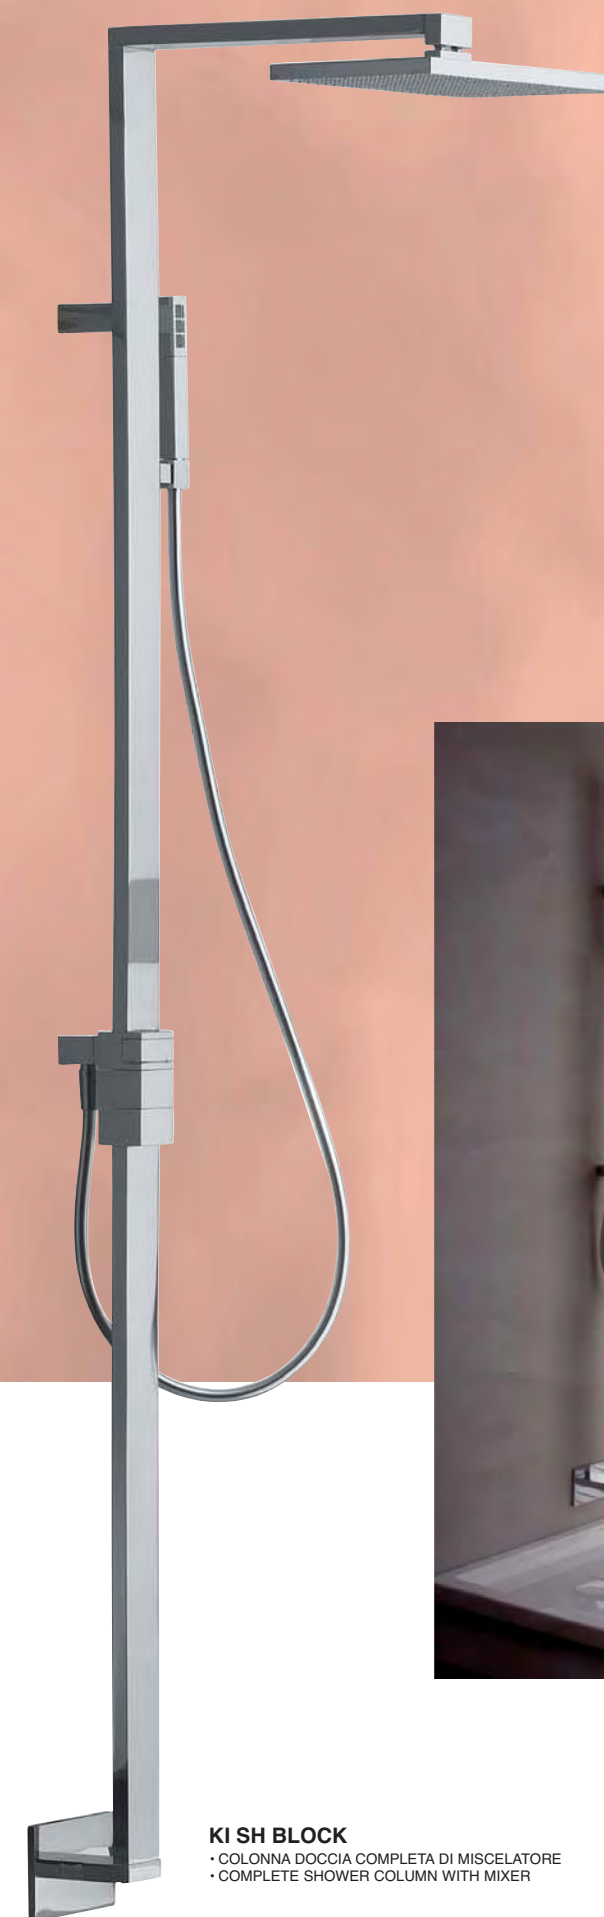

KI-PROGRAM

ARTICOLI COMPLEMENTARI COMPLEMENTARY

KI SH BLOCK

- COLONNA DOCCIA COMPLETA DI MISCELATORE
- COMPLETE SHOWER COLUMN WITH MIXER