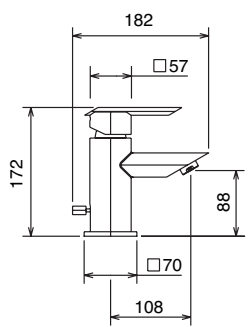

MO. DEP.

16011
• BIDET CON SCARICO.
FLEX INOX
• BIDET MIXING FAUCET,
POP-UP WASTE.
FLEX INOX