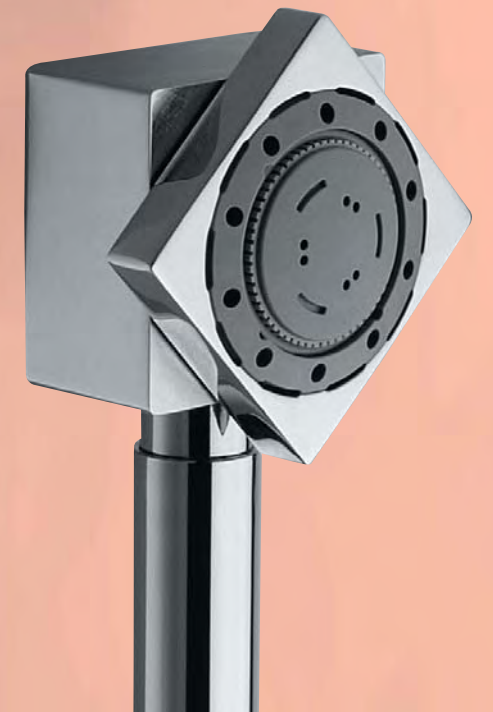

KI-PROGRAM

ARTICOLI COMPLEMENTARI
COMPLEMENTARY