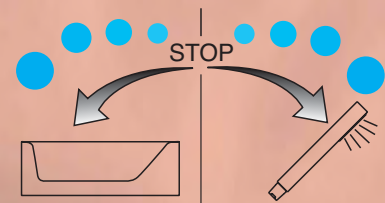

KI-PROGRAM

TERMOSTATICI THERMOSTATIC

KI 16950/R 2 THERMOSTATIC

- MISCELATORE TERMOSTATICO INCASSO CON DEVIATORE A 2 USCITE 1/2 O 3/4
- CONCEALED THERMOSTATIC VALVE WITH DIVERTER TWO OUT 1/2 OR 3/4