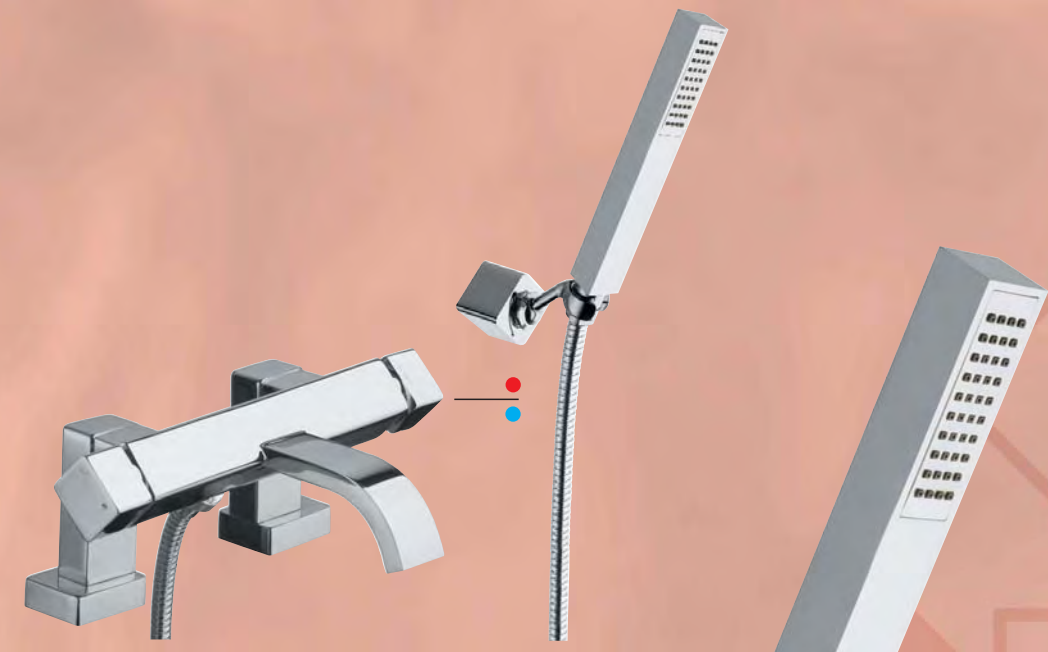

19651
• LAVABO ALTO CON CANNA. FLEX INOX
• HIGH LAVATORY MIXING FAUCET
WITH SPOUT. FLEX INOX

Ki-Stream

LAVABO
WASH BASIN

19200
• LAVABO INCASSO A MURO
• BUILT-IN WASH BASIN MIXER WITH WALL SPOUT

19350
• MONOCOMANDO BORDO
• MIXING UNIT

19845
• GRUPPO BORDO VASCA INCASSO 4 VIE
• DOPPIO COMANDO (C, F)
• 2 HANDLE (H, C) BUILT-IN BATH/SHOWER MIXER
FOR BATHTUB EDGE

19045
• MONOCOMANDO BORDO VASCA 2 FORI
• SENZA DEVIATORE E DOCCIA
• SINGLE LEVER DECK MOUNTED BATH FILLER
WITHOUT SHOWER 2 HOLES

Ki-Stream
 VASCA
 BATH TUB

DOCCIA
 SHOWER

19024
 • MONOCOMANDO ESTERNO BORDO VASCA
 CON DOCCIA DUPLEX
 • EXTERNAL BATH MIXER DECK MOUNTED
 WITH DUPLEX SHOWER

19020
 • MONOCOMANDO ESTERNO VASCA
 CON DOCCIA DUPLEX
 • EXTERNAL BATH MIXER
 WITH DUPLEX SHOWER

19385
• MONOCOMANDO BORDO LAVELLO
CUCINA A 3 FORI
CON DOCCETTA "AMERICAN STYLE"
• CONCEALED SINK MIXER
3 HOLES WITH DIVERTER VALVE

19390
• MONOCOMANDO BORDO
CUCINA 3 FORI
CON CANNA ALTA
E DOCCETTA
ESTENSIBILE SEPARATA
• SINGLE LEVER SINK MIXER
DECK MOUNTED
3 HOLES HIGH SPOUT
PLUS SPRING SHOWER
WITH DIVERTER VALVE