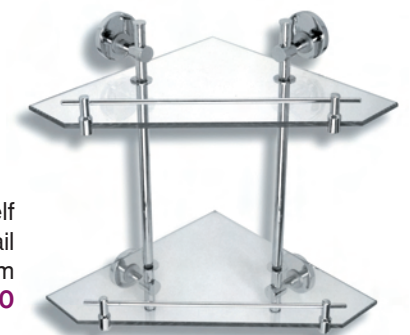

Wire soap dish  
**6848.0**

Trapezoidal towel holder  
**6803.0**

Double hook  
**6856.0**

Towel rail  
500 x 70 mm  
**6828.0**

Double towel rail  
500 x 100 mm  
**6825.0**

Toilet brush  
**6833.0**

Two-tier shelf with rail  
h. 380 mm  
**6873.0**

Shelf with rail  
500 x 130 mm  
**6853.0**

Two-tier corner shelf with rail  
h. 380 mm  
**6871.0**