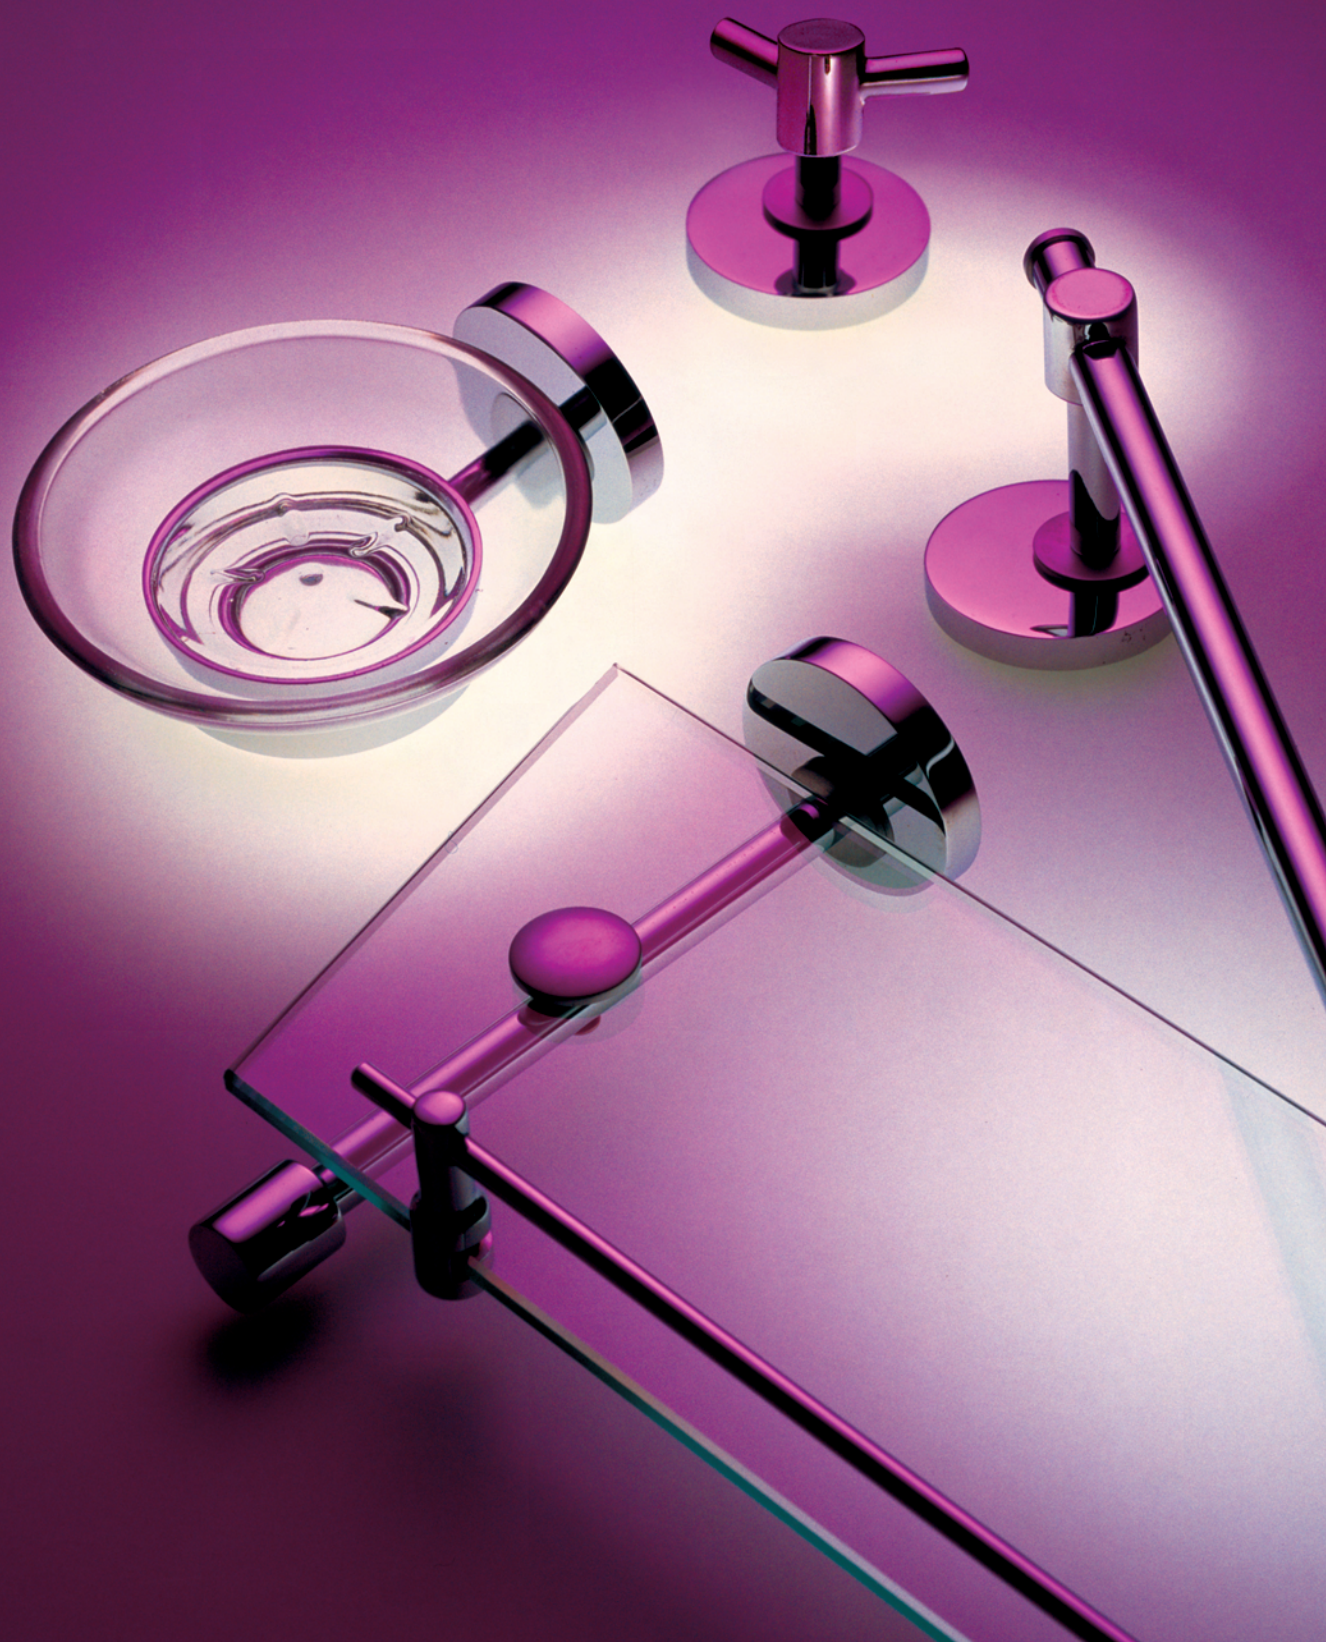

## Bathroom Accessories MEPHISTO

Soap dish - glass  
dia. 110 mm  
**6836.0**

Toothbrush holder - glass  
**6806.0**

Double toothbrush holder - glass  
**6857.0**

Toilet roll holder  
**6838.0**

Soap dispenser  
vol. 0,15 l  
**6855.0**