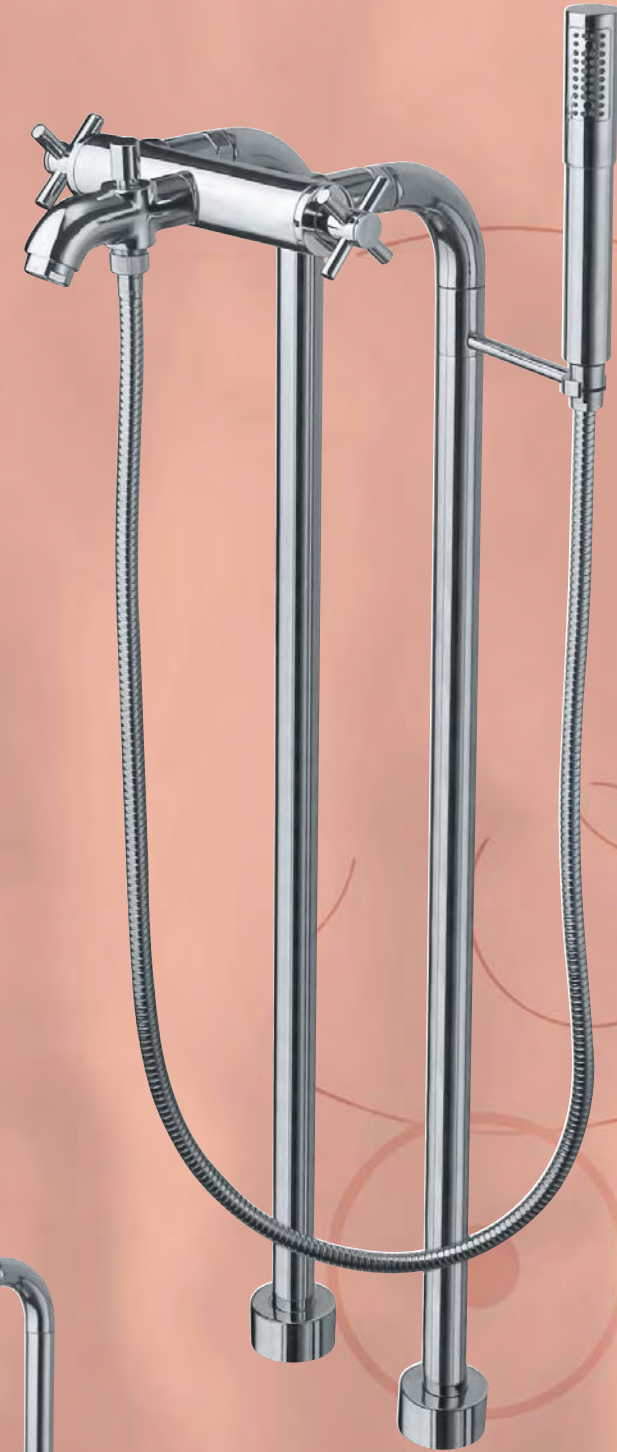

14029 CR
• VASCA ESTERNO SU COLONNE CON DOCCIA
• BATH MIXER FLOOR MOUNTED WITH SHOWER SET